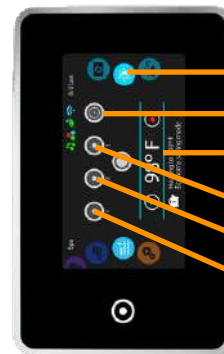

# Water movement | Movimiento del agua

- Massage | Masaje
- 3 pumps/bomas (1000)  
or/o Turbo (1001)

Swimspa 1000 is equipped with a Gecko in.k1000 control panel to operate the spa side, light, temperature and maintenance.

Swimspa 1001 is additionally equipped with a turbo counter current control panel with speed adjustment.

Swimspa 1000 está equipado con un panel de control Gecko in.k1000 para operar el spa, luz, temperatura y mantenimiento.

Swimspa 1001 está equipado adicionalmente con un panel de control de contracorriente para el sistema turbo con ajuste de velocidad.

- Lights | Luces
- Air | Aire
- Temperature | Temperatura
- Pump 3 | Bomba 3
- Pump 2 | Bomba 2
- Pump 1 | Bomba 1