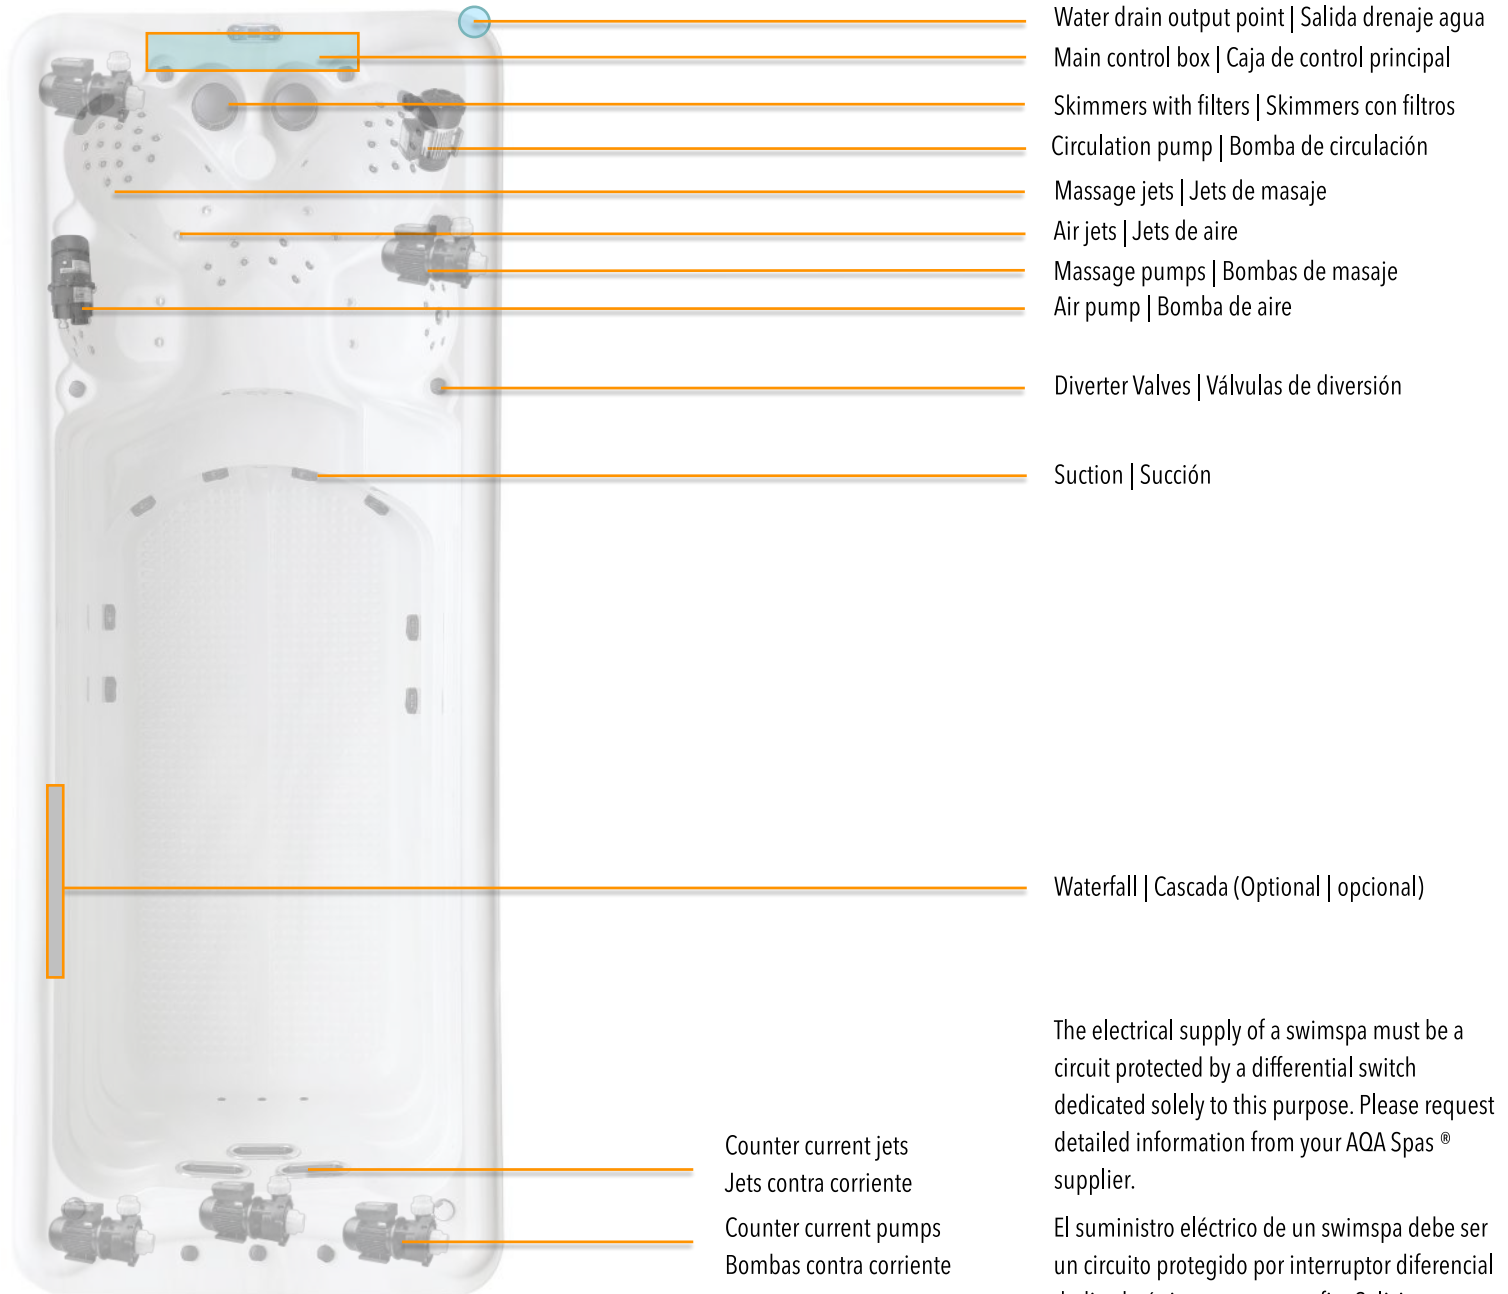

Water movement | Movimiento del agua

-  2 x Massage pumps | Bombas masaje
-  3 x counter current pumps | bombas contra corriente
-  1 Air pump | bomba de aire

Swimsa 1010 is equipped with Gecko® equipment which operates spa and swimspa side. With optional extras, it also operates Fusion Stereo II, chromotherapy and Gecko® in.clear.

Swimsa 1010 está equipado con equipo Gecko® el cual opera la zona spa y la zona nadadora. Con extras opcionales, también opera Fusion Stereo II, el sistema de cromoterapia y Gecko® in.clear.

-  Lights | Luces
-  Air | Aire
-  Temperature | Temperatura
-  Pump 3 | Bomba 3
-  Pump 2 | Bomba 2
-  Pump 1 | Bomba 1

Chromotherapy | Cromoterapia

LEDs x 28

SubLite x 1

Components | Componentes

The electrical supply of a swimspa must be a circuit protected by a differential switch dedicated solely to this purpose. Please request detailed information from your AQA Spas® supplier.