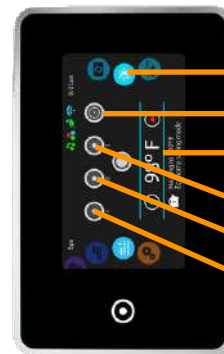

- Lights | Luces
- Air | Aire
- Temperature | Temperatura
- Pump 3 | Bomba 3
- Pump 2 | Bomba 2
- Pump 1 | Bomba 1